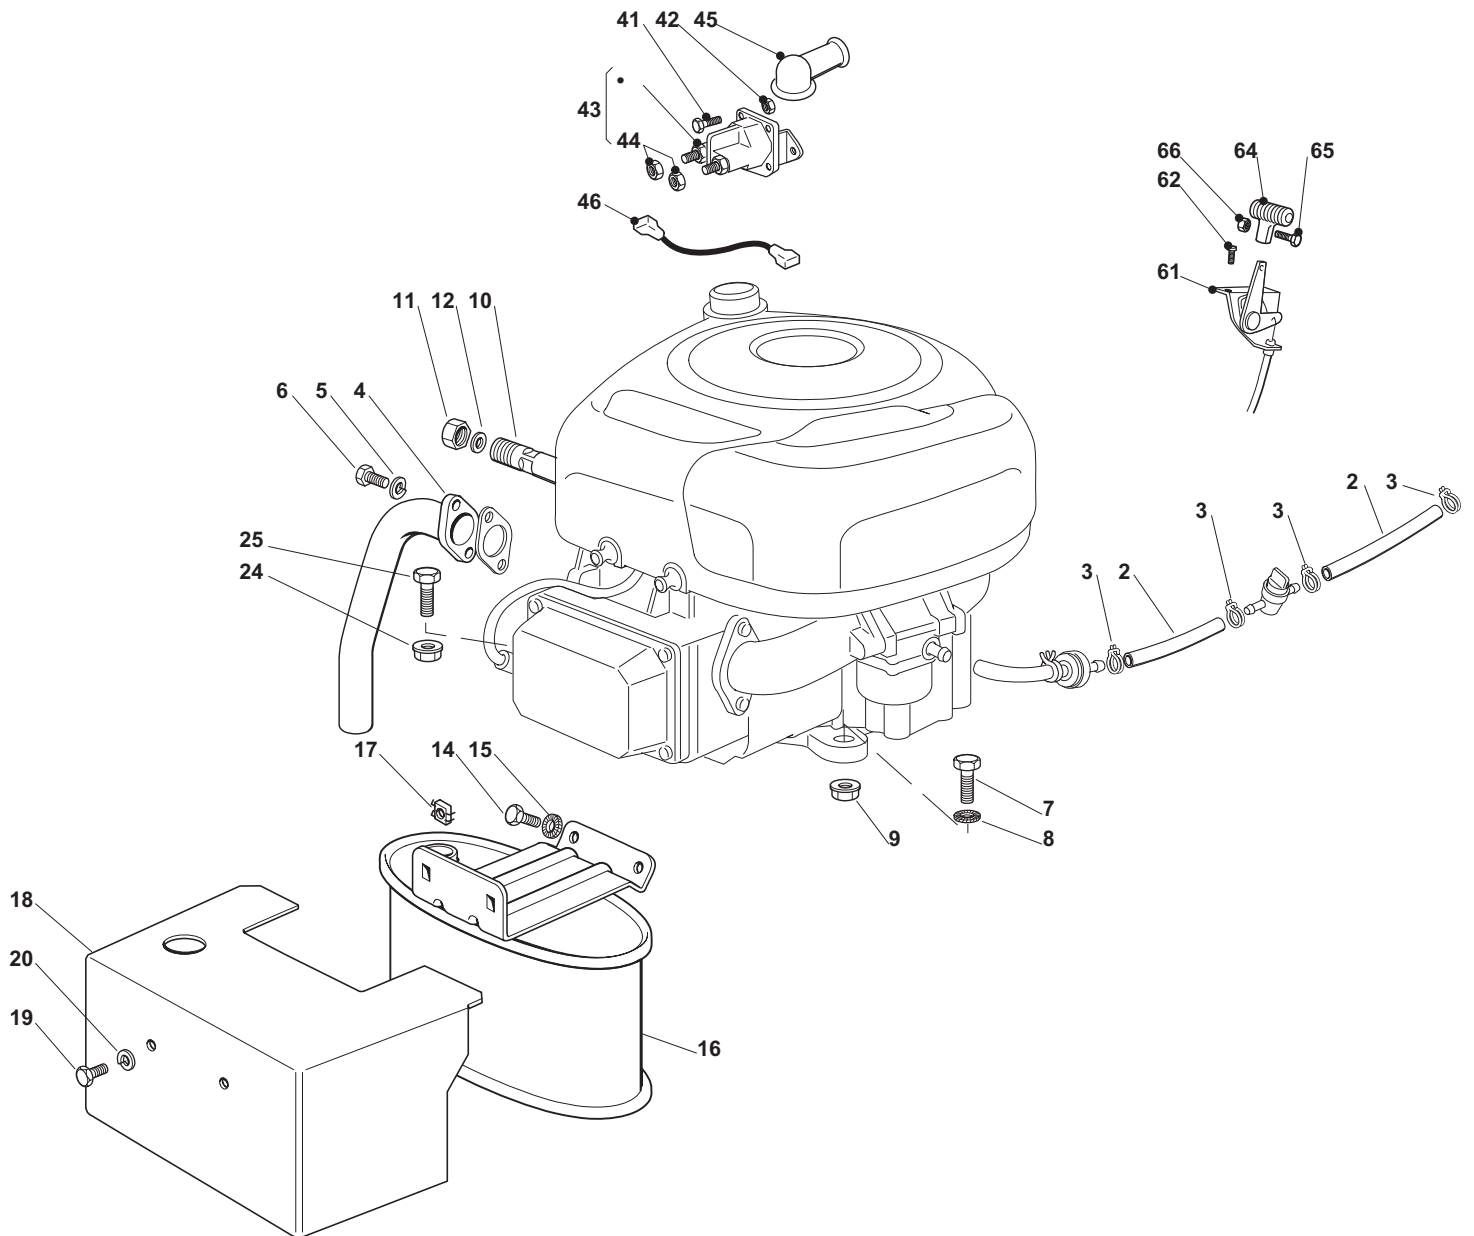

ESTATE SENATOR

ESTATE SENATOR

Pos. Fig.	Antal Quantity	Art No Part No	Benämning	Description	Anmärkning Notes
2	1	25869057/0	Vevstake	Connecting Tube (1000 Mm)	
3	4	18375051/1	Slangklämma	Fair Led	
4	1	18738224/0	Avgasrör	Exhaust Tube	
5	2	12583500/0	Bricka	Grower	
6	2	12735530/0	Skruv	Screw	
7	1	12691115/0	Skruv	Left Screw	
8	1	12540260/0	Bricka	Washer	
9	1	12154210/0	Mutter	Nut	
10	1	25598050/0	Oil Discharge Extension	Oil Discharge Extension	
11	1	18737849/0	Lock	Oil Cap	
12	1	18401001/1	Tätningssring	Oil Seal	
14	2	12793102/0	Skruv	Screw	
15	2	12540260/0	Bricka	Washer	
16	1	182750010/0	Ljuddämpare	Muffler	
17	2	12360425/0	Mutter	Nut	
18	1	82598009/2	Skydd	Guard	
19	2	12792611/0	Skruv	Screw	
20	2	12583500/0	Bricka	Grower	
24	3	12154210/0	Mutter	Nut	
25	3	12691100/0	Skruv	Left Screw	
41	2	12791213/1	Skruv	Screw	
42	2	12292102/0	Mutter	Nut	
43	1	18736110/0	Starter Relay	Starter Relay	
44	2	12360352/0	Mutter	Nut	
45	1	18564864/1	Tätningshylsa	Protection	
46	1	25065017/0	Kabel	Cable	
61	1	82000200/1	Gasreglage	Accelerator	
62	2	125943012/0	Skruv	Screw	
64	1	25394501/0	Knopp	Knob	
65	1	12726388/0	Stift	Screw	
66	1	12290800/0	Mutter	Nut