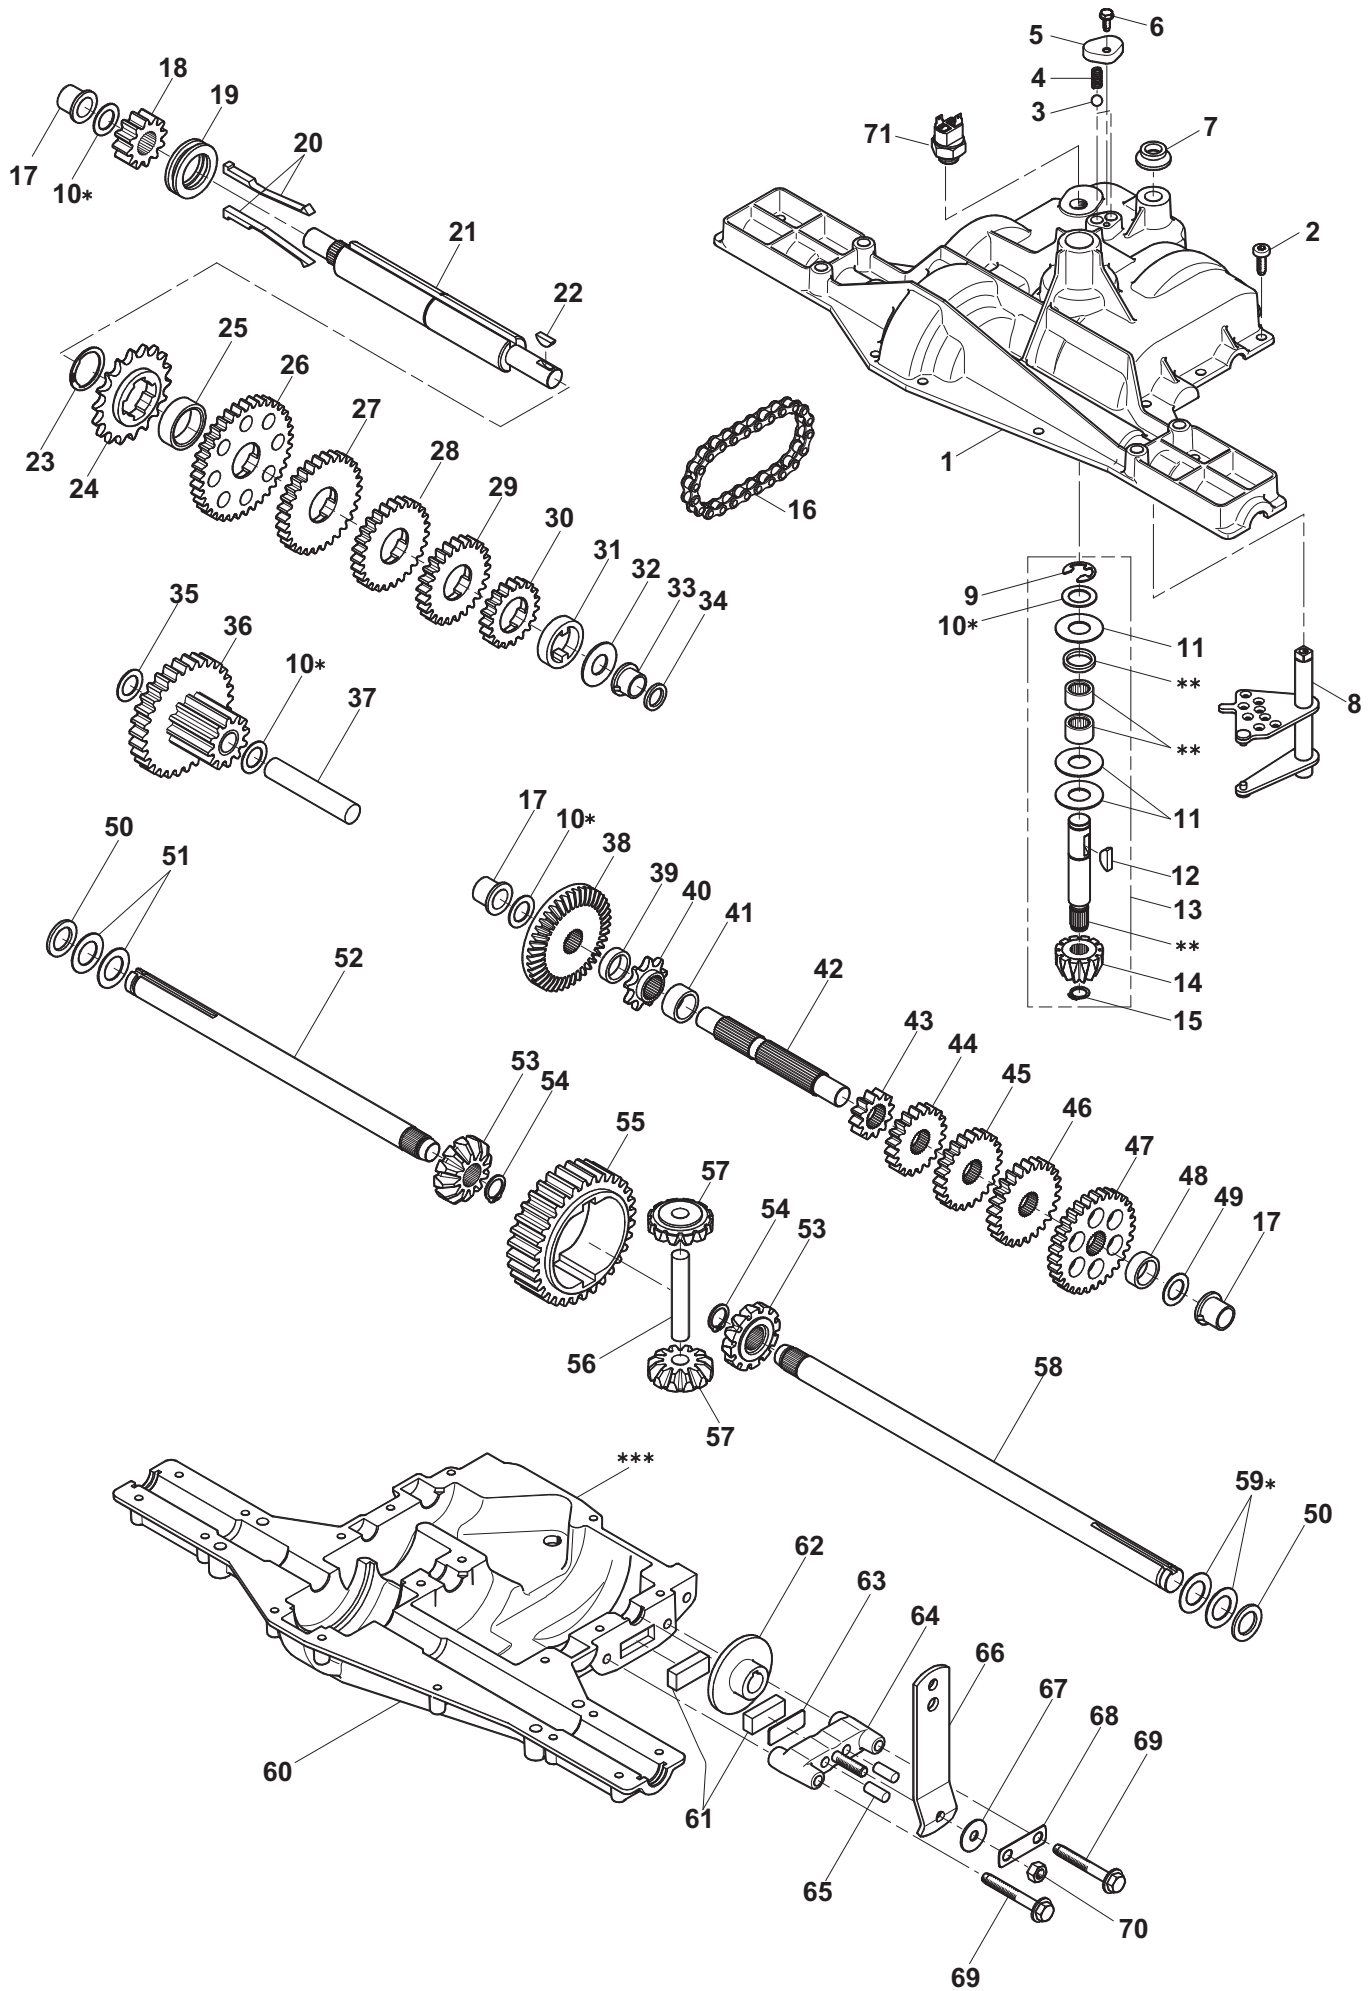

ESTATE SENATOR

ESTATE SENATOR

Pos. Fig.	Antal Quantity	Art No Part No	Benämning	Description	Anmärkning Notes
67	1	F000-3760-00	Washer, Plain, .321 X1.00 X .055	Washer, Plain, .321 X1.00 X .055	
68	1	F000-5555-00	Bussning	Bracket, Anti-Rotation	
69	2	F000-5562-00	Screw, Tapping, 5/16-18 X 2.35	Screw, Tapping, 5/16-18 X 2.35	
70	1	F000-3847-00	Nut, Lock, 5/16-24	Nut, Lock, 5/16-24	
71	1	19410610/0	Brytare	Microswitch	
72	1	F000-4300-00	Grease	Grease