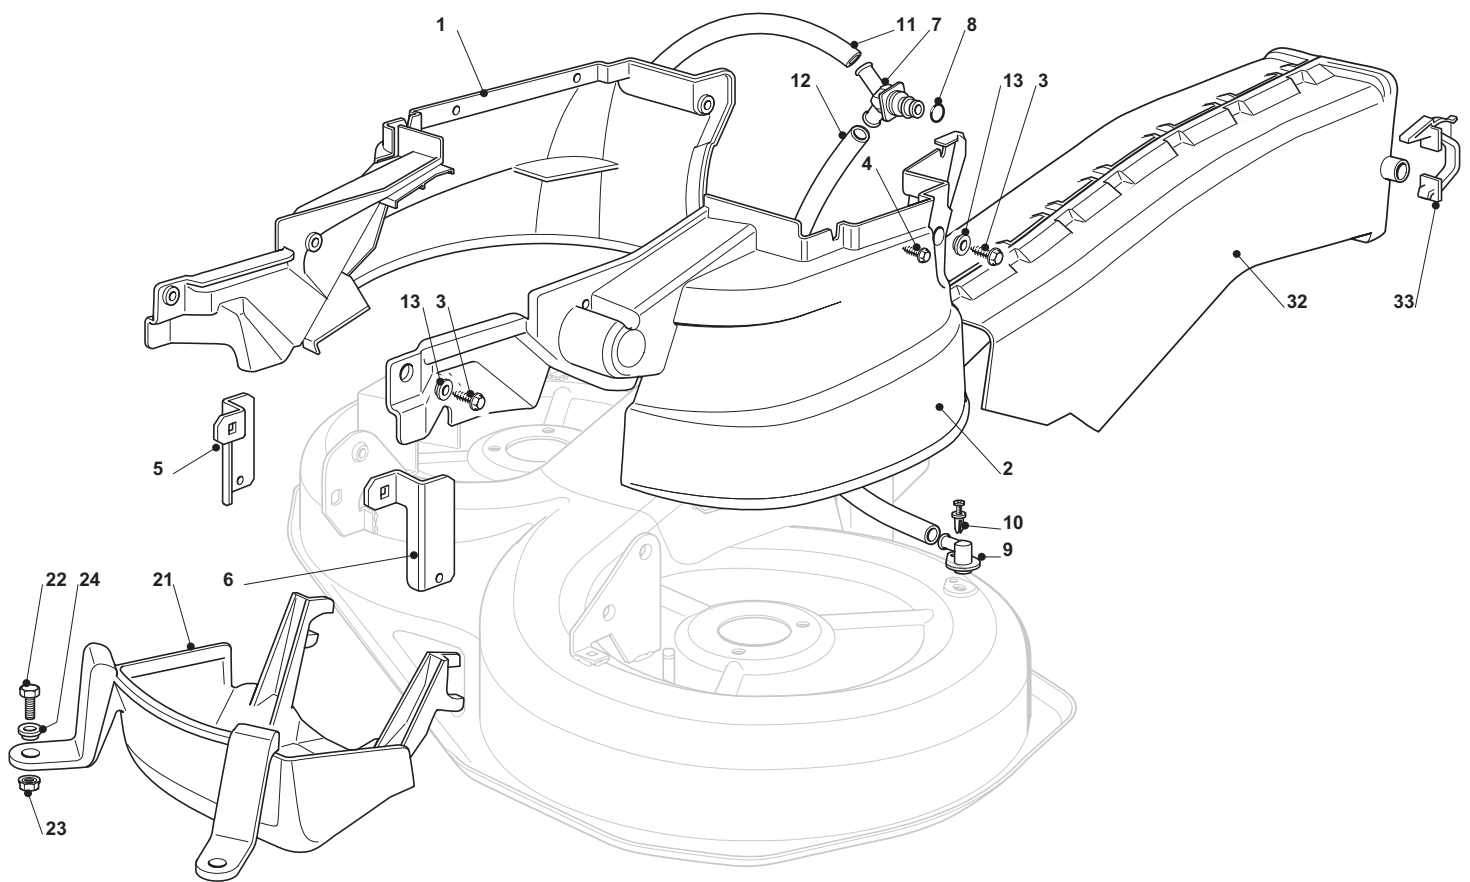

ESTATE SENATOR

ESTATE SENATOR

Pos. Fig.	Antal Quantity	Art No Part No	Benämning	Description	Anmärkning Notes
1	1	25060121/0	Hus	Case	
2	1	25060122/0	Hus	Case	
3	6	12735122/0	Skruv	Screw	
4	4	12728535/0	Skruv	Screw	
5	1	25774381/0	Fäste	Bracket	
6	1	25774383/0	Fäste	Bracket	
7	1	25033066/0	Water Hose Connection	Water Hose Connection	
8	1	19035000/0	O-ring	Or Ring	
9	2	25033065/0	Water Hose Connection	Water Hose Connection	
10	2	12500030/0	Rivet	Rivet	
11	1	25869069/0	Vevstake	Connecting Tube	
12	1	25869068/0	Vevstake	Connecting Tube	
13	6	325160039/0	Distans	Spacer	
21	1	25060127/0	Hus	Case	
22	2	12791400/0	Skruv	Screw	
23	2	12154510/0	Mutter	Nut	
24	2	325160039/0	Distans	Spacer	
32	1	382108008/0	Inmatningstratt	Conveyor	
33	2	25774373/0	Fäste	Clamp