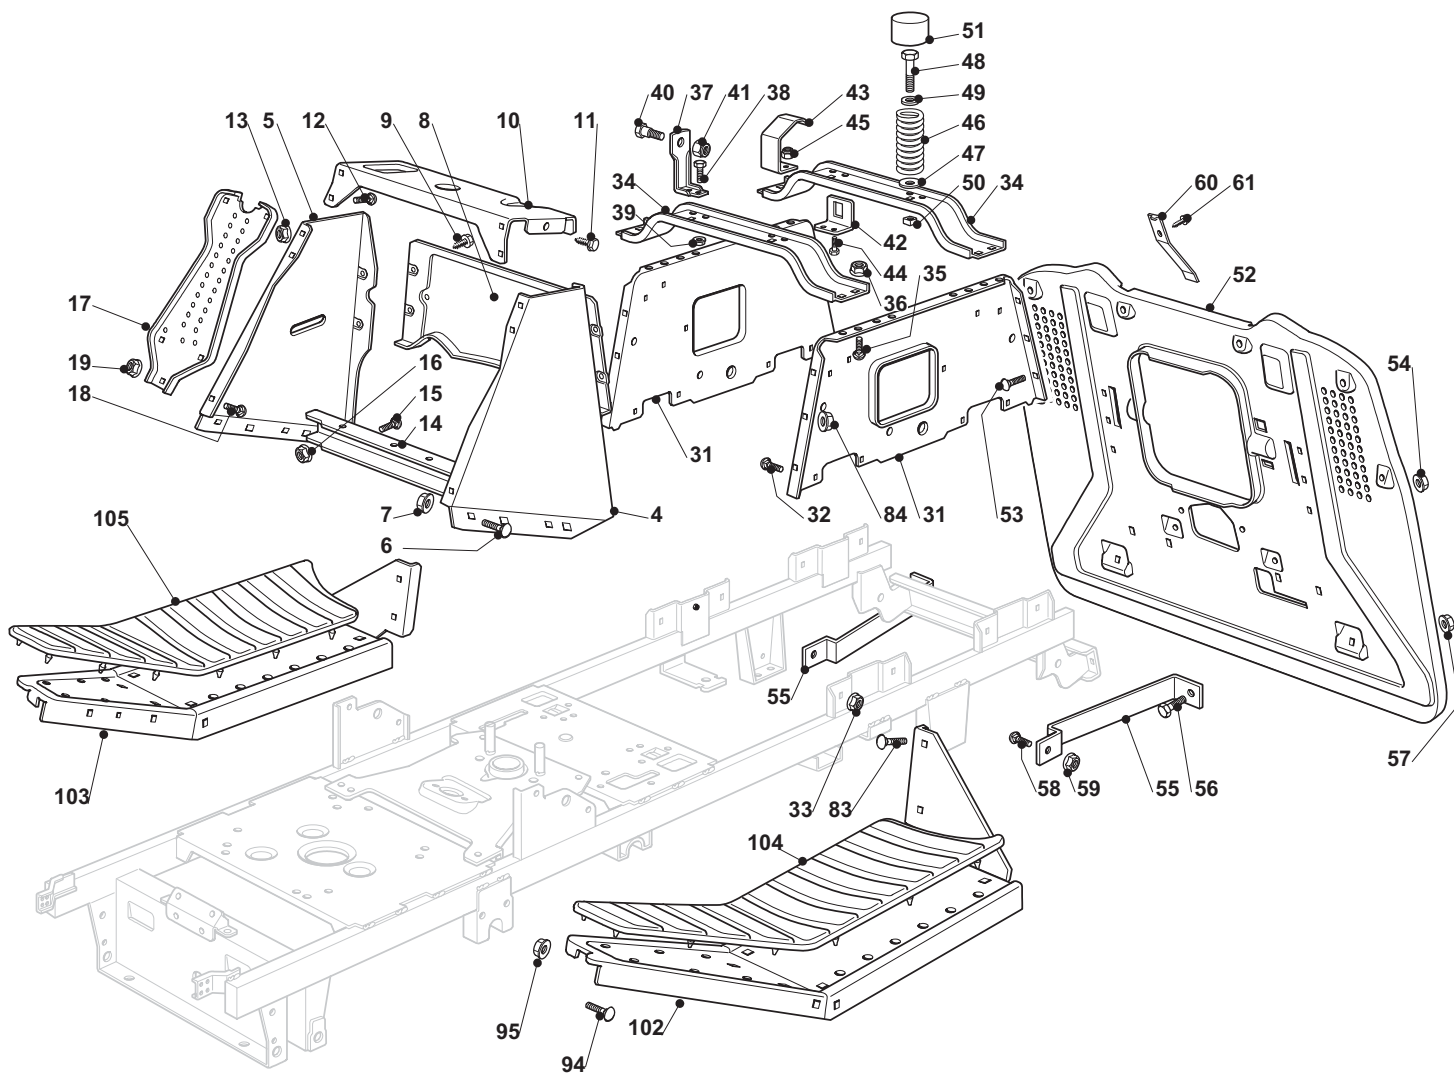

ESTATE SENATOR

ESTATE SENATOR

Pos. Fig.	Antal Quantity	Art No Part No	Benämning	Description	Anmärkning Notes
4	1	325785243/1	Instrumentbräda-vä Stöd	Left Dashboard Supp.	
5	1	25785245/0	Instrumentbräda-hö Stöd	Right Dashboard Supp.	
6	4	12818690/0	Skruv	Screw	
7	4	12293201/0	Mutter	Nut	
8	1	382785151/1	Rear Dashboard Supp	Rear Dashboard Supp	
9	4	12735110/0	Skruv	Screw	
10	1	25785255/0	Central Dashboard Supp	Central Dashboard Supp	
11	2	12735110/0	Skruv	Screw	
12	4	12815200/0	Skruv	Screw	
13	4	12292102/0	Mutter	Nut	
14	1	25785241/0	Stöd	Support	
15	2	12815200/0	Skruv	Screw	
16	2	12292102/0	Mutter	Nut	
17	2	382785153/1	Front Dashboard Supp	Front Dashboard Supp	
18	2	12815200/0	Skruv	Screw	
19	2	12292102/0	Mutter	Nut	
31	2	325785249/1	Seat Support	Seat Support	
32	8	12815200/0	Skruv	Screw	
33	8	12292102/0	Mutter	Nut	
34	2	325785257/1	Seat Support	Seat Support	
35	8	12818690/0	Skruv	Screw	
36	8	12293201/0	Mutter	Nut	
37	2	25755039/0	Fästvinkel	Bracket	
38	4	12792611/0	Skruv	Screw	
39	4	12293201/0	Mutter	Nut	
40	2	22524970/2	Stift	Pin	
41	2	12155010/0	Mutter	Nut	
42	1	25755043/0	Fästvinkel	Bracket	
43	1	25430253/0	Fjäder	Spring	
44	2	12789000/0	Skruv	Screw	
45	2	12154330/0	Mutter	Nut	
46	2	125430257/1	Fjäder	Spring	
47	2	12523070/0	Bricka	Washer	
48	2	12760515/0	Skruv	Screw	
49	2	22671653/0	Bricka	Washer	
50	2	12360425/0	Mutter	Nut	
51	2	25122000/2	Styrning	Hood	
52	1	382547041/1	Tavla	Plate	
53	6	12792611/0	Skruv	Screw	
54	6	12293201/0	Mutter	Nut	
55	2	25650119/0	Reduktion	Plate Stiffening	
56	2	12792611/0	Skruv	Screw	
57	2	12293201/0	Mutter	Nut	
58	2	12818690/0	Skruv	Screw	
59	2	12293201/0	Mutter	Nut	
60	1	27430554/0	Fjäder	Spring	
61	1	12735110/0	Skruv	Screw	
83	4	12792611/0	Skruv	Screw	
84	4	12293201/0	Mutter	Nut	
94	4	12815200/0	Skruv	Screw	
95	4	12292102/0	Mutter	Nut	
102	1	382510083/0	Fotsteg-Vä Stöd	Left Footboard Support	
103	1	382510081/0	Fotsteg-hö Stöd	Right Footboard Support	
104	1	25110327/0	Fotsteg-Vä täcka	Left Footboard Cover	
105	1	25110326/0	Fotsteg-hö täcka	Right Footboard Cover