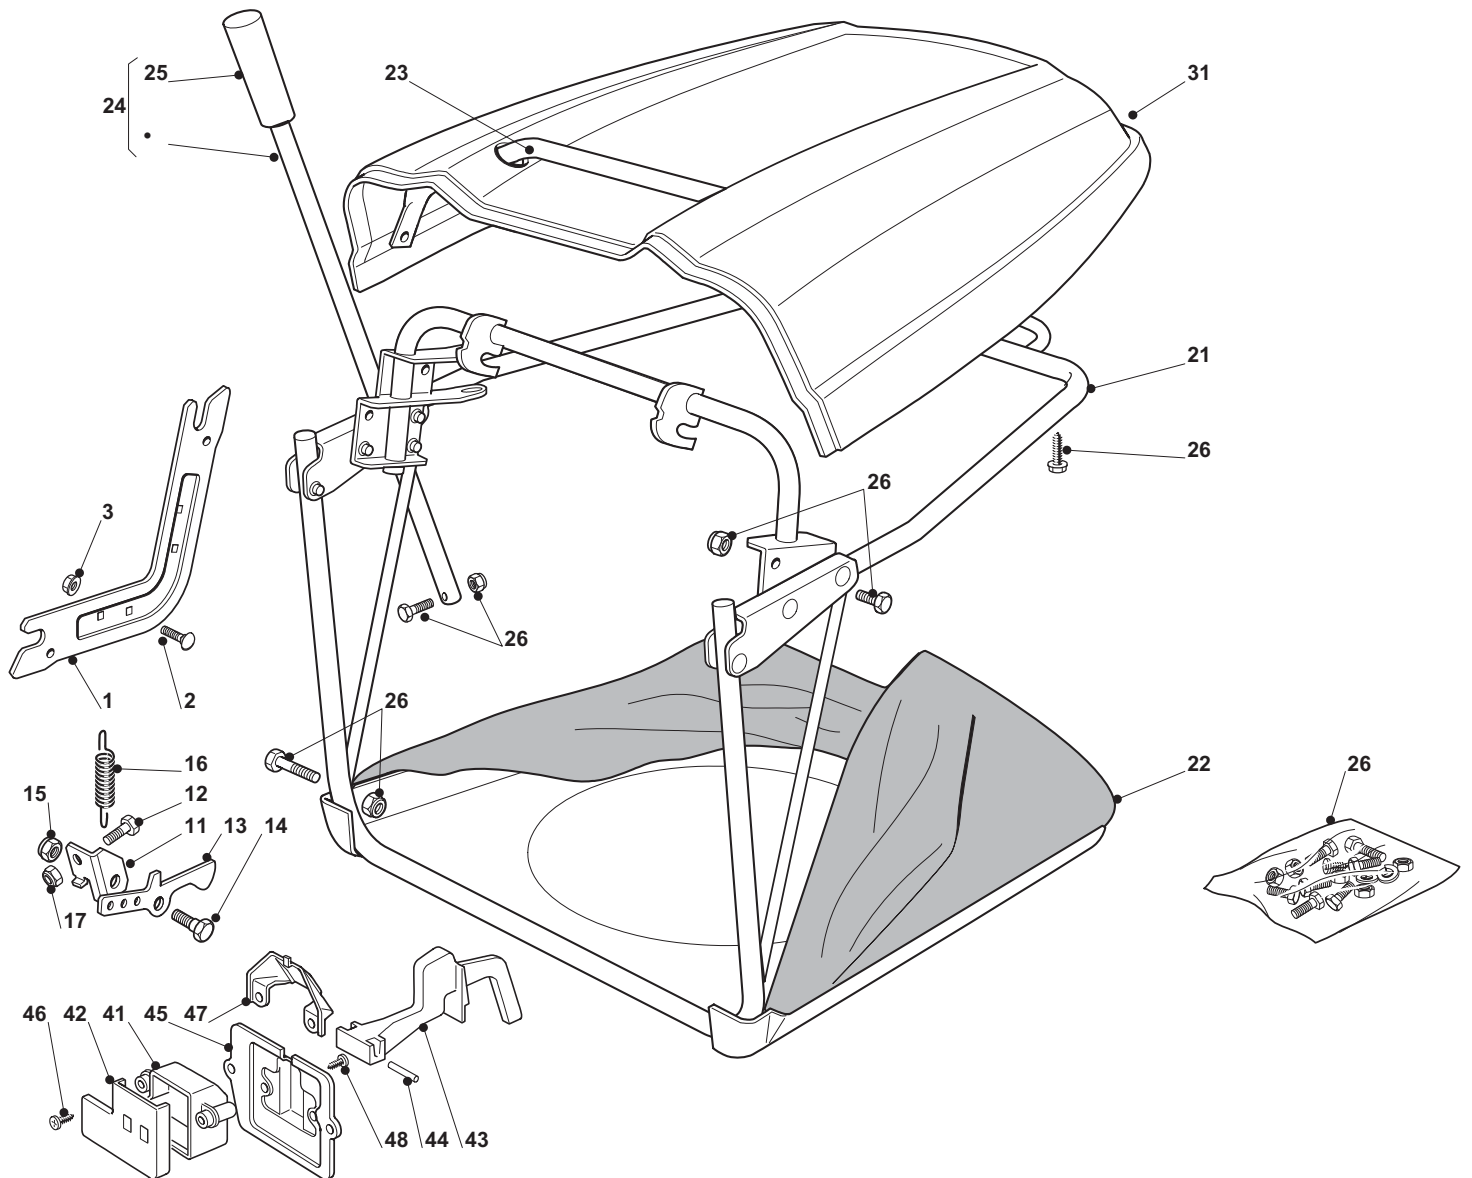

ESTATE SENATOR

ESTATE SENATOR

Pos. Fig.	Antal Quantity	Art No Part No	Benämning	Description	Anmärkning Notes
1	2	25785275/0	Stöd	Support	
2	4	12818690/0	Skruv	Screw	
3	4	12293201/0	Mutter	Nut	
11	1	325755031/1	Fäste	Bracket	
12	1	12789000/0	Skruv	Screw	
13	1	325774315/1	Fäste	Bracket	
14	1	125510080/1	Stift	Pin	
15	1	12292102/0	Mutter	Nut	
16	1	22450432/0	Fjäder	Spring	
17	1	12154330/0	Mutter	Nut	
21	1	82800111/0	Chassi	Front Frame	
22	1	82105973/0	Uppsamlare	Grasscatcher	
23	1	82394003/0	Handtag	Front Handle	
24	1	82869023/0	Rör	Rod	
25	1	25394508/0	Handtag	Handle	
26	1	82180048/0	Skruvsats	Screws Outfit	
31	1	25110319/0	Kåpa	Grass-Catcher Cover, Yellow	
41	1	25600041/0	Skydd	Micro Protection	
42	1	25600042/0	Överbelastningsskydd	Protection Cover	
43	1	25318124/0	Arm	Lever	
44	1	12400030/0	Stift	Pin	
45	1	25785272/0	Knivskydd	Micro Protection	
46	1	12728510/0	Skruv	Screw	
47	1	25600048/0	Överbelastningsskydd	Protection Cover	
48	2	12735110/0	Skruv	Screw